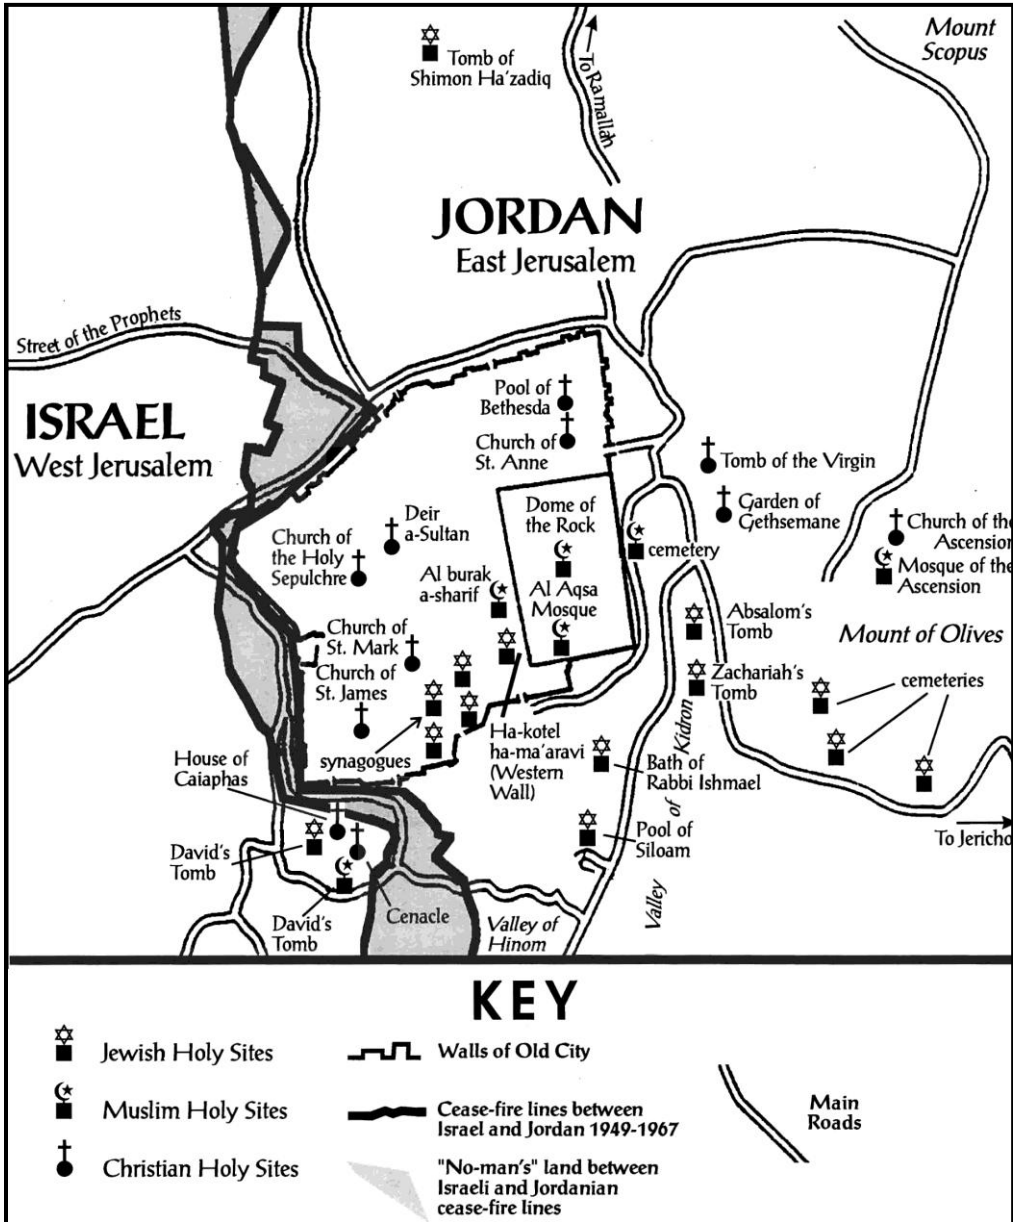

# Divided Jerusalem, Old City

### KEY

<ul style="list-style-type: none"> <li>☆ Jewish Holy Sites</li> <li>☾ Muslim Holy Sites</li> <li>✝ Christian Holy Sites</li> </ul>	<ul style="list-style-type: none"> <li>▬ Walls of Old City</li> <li>▬ Cease-fire lines between Israel and Jordan 1949-1967</li> <li>▬ "No-man's" land between Israeli and Jordanian cease-fire lines</li> </ul>	<ul style="list-style-type: none"> <li>▬ Main Roads</li> </ul>
--	---	--