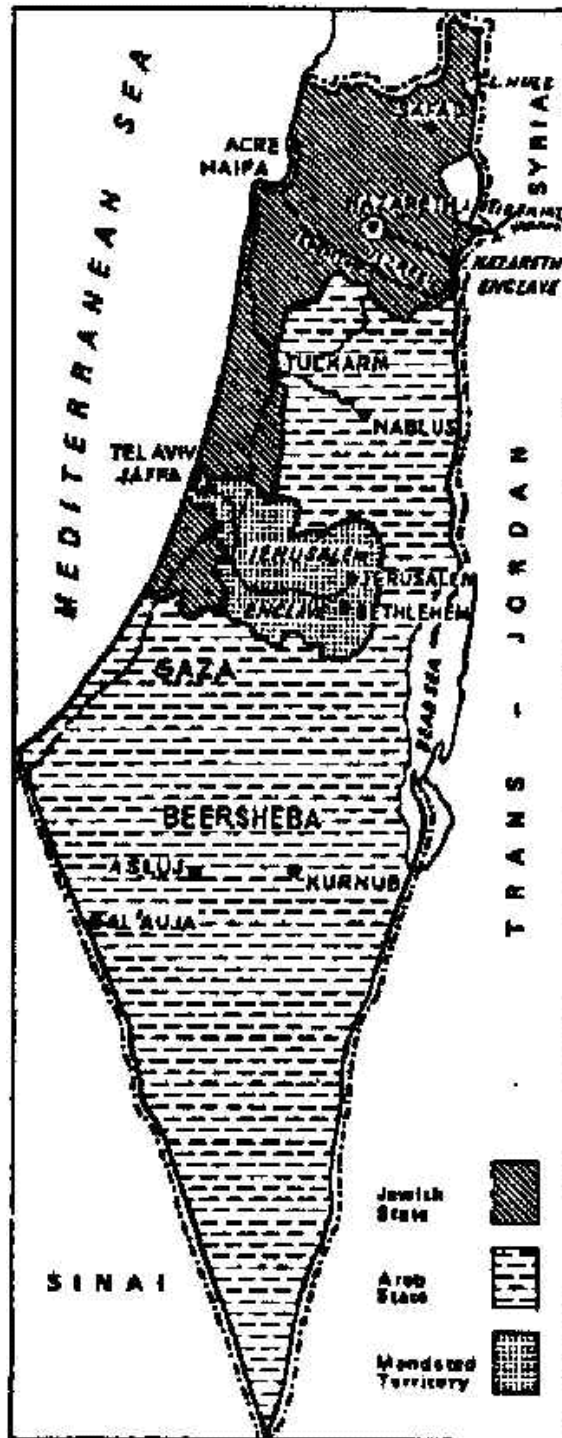

Original Royal (Peel) Commission Partition Plan

3027.2a

PALESTINE PARTITION PLAN A, 1937

3007.3z

PALESTINE PARTITION PLAN B, 1938
 (Proposed by Palestine Partition Commission, 1938)
 (Based on map in Cmd. 5854, 1938)

3607,4a
PALESTINE PARTITION PLAN C, 1938
 (Proposed by Palestine Partition Commission, 1931)
 (Based on map in Cmd. 5854, 1938)