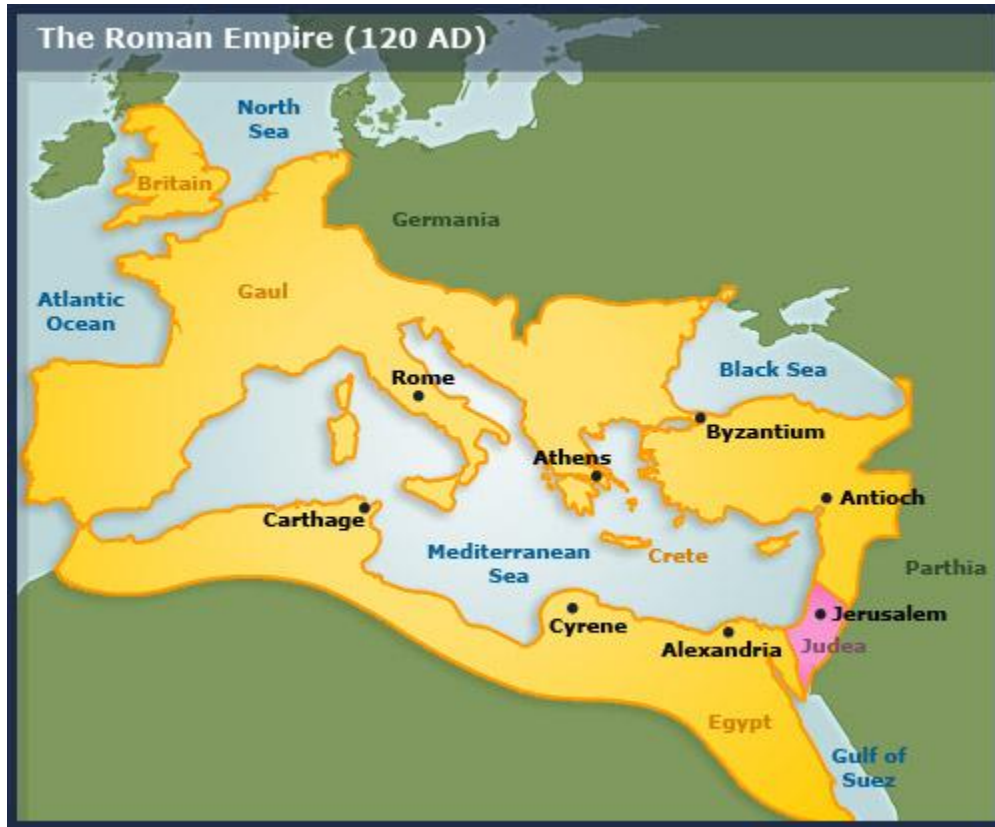

The Roman Empire, 120 C.E.

Used in Accordance with Penn State Multimedia Teaching Object (MTO)
Open Source License